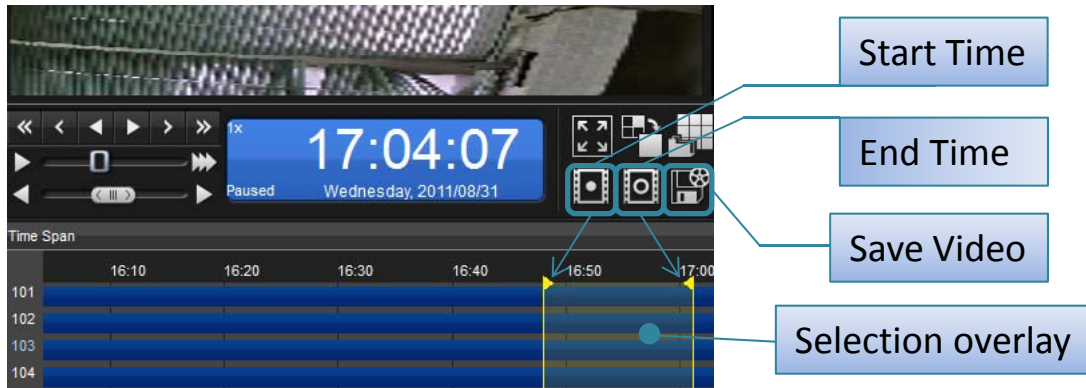

[Missing out #2] Flexible and centralized remote management

- Cross platform client (Mac, Windows, iPhone, iPad, Android, Blackberry, Browsers)
- Dual LAN – separate recording and viewing channels to ensure the fastest and cleanest streaming pipeline.
- Bandwidth control by viewing client without affecting server performance

- Remote sync user account / passwords across all servers – avoid setup of the same user accounts multiple times on each server

O/S

Mobile Apps

Browser

[Missing out #3] It is too easy to use.

- [Scenario 1]: How to save video clip to view somewhere else?

(NuClient image – Saving video clip in Playback)

- [Scenario 2]: How can user eliminate camera view dead zones?

NUUO Image Fusion technology can manipulate camera views by changing its viewing angle and image size make viewing easier in both live view and playback. Moreover, users can stitch multiple cameras together to form a unified single view from up to 10 different cameras.