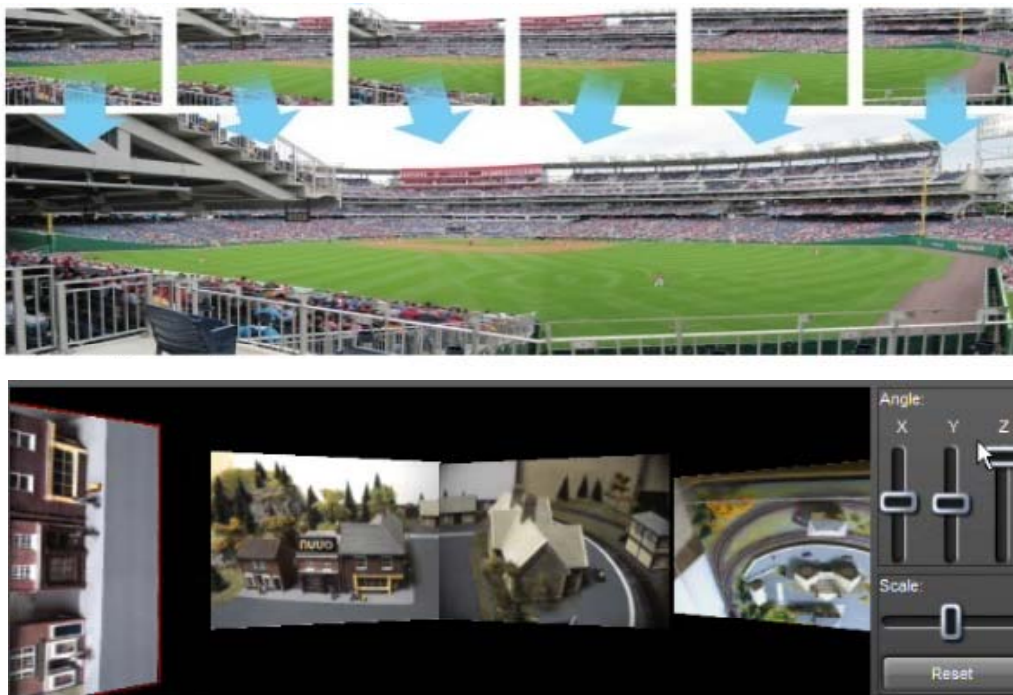

(NuClient image – Saving video clip in Playback)

- [Scenario 2]: How can user eliminate camera view dead zones?

NUUO Image Fusion technology can manipulate camera views by changing its viewing angle and image size make viewing easier in both live view and playback. Moreover, users can stitch multiple cameras together to form a unified single view from up to 10 different cameras.