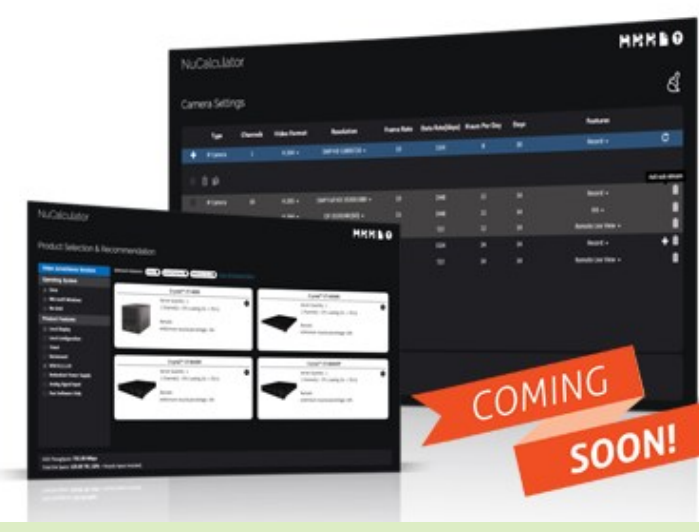

NUUO NuCalculator - For More Accurate Project Design

- Enhance Data Calculation Accuracy
- Support H.265 Calculation
- Support Multi-stream Calculation
- Support HDD Recycle % Calculation
- Product Features Filter for Accurate Recommendation
- Update PC Client CPU Model List
- Export as PDF Report
- Save and Load Configuration

Contact your Regional Sales for more **NUUO NuCalculator v1.0** Information [✉](#)