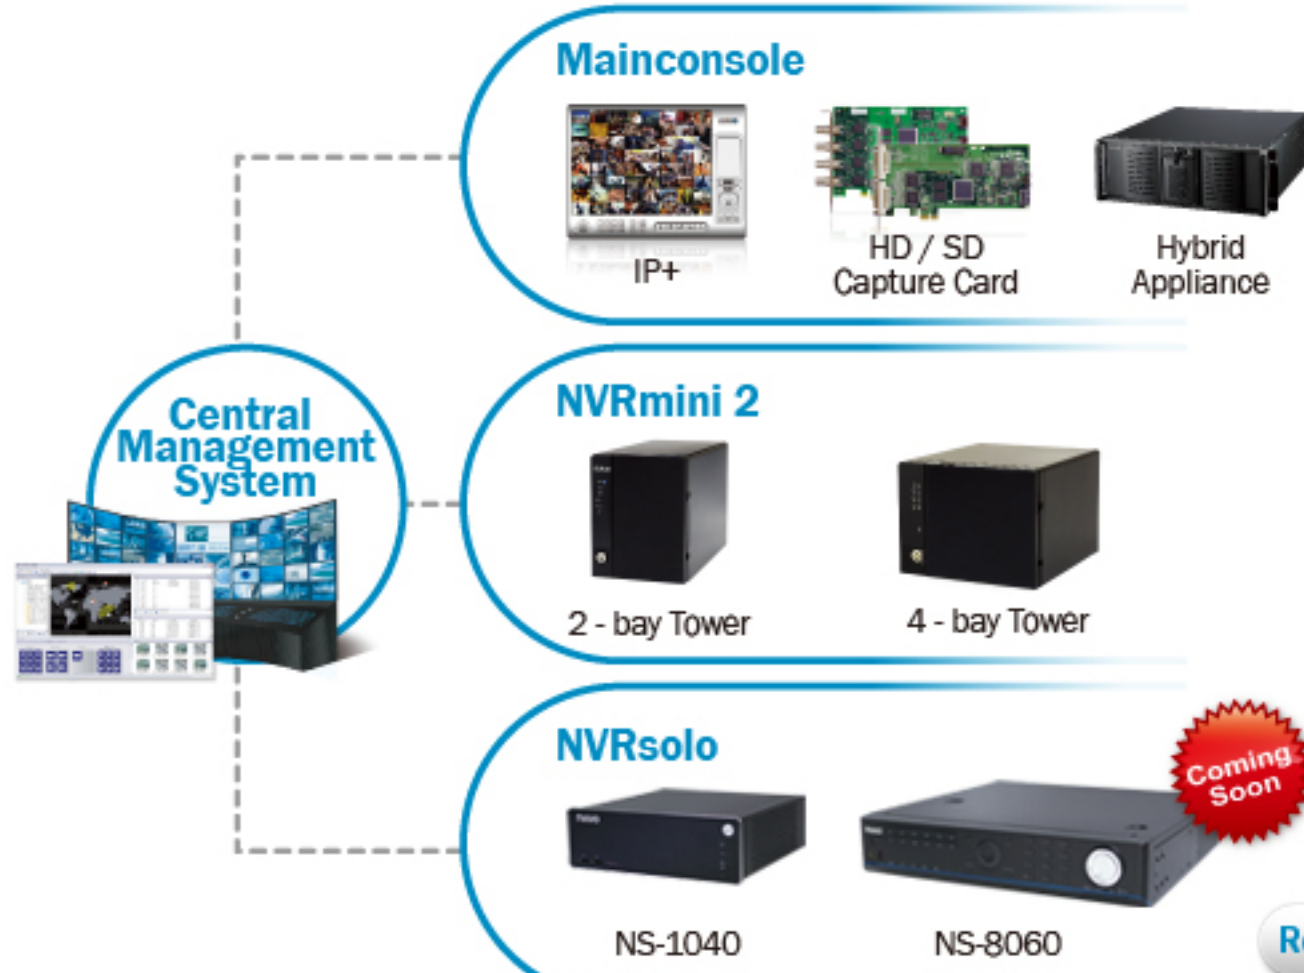

Mainconsole Family