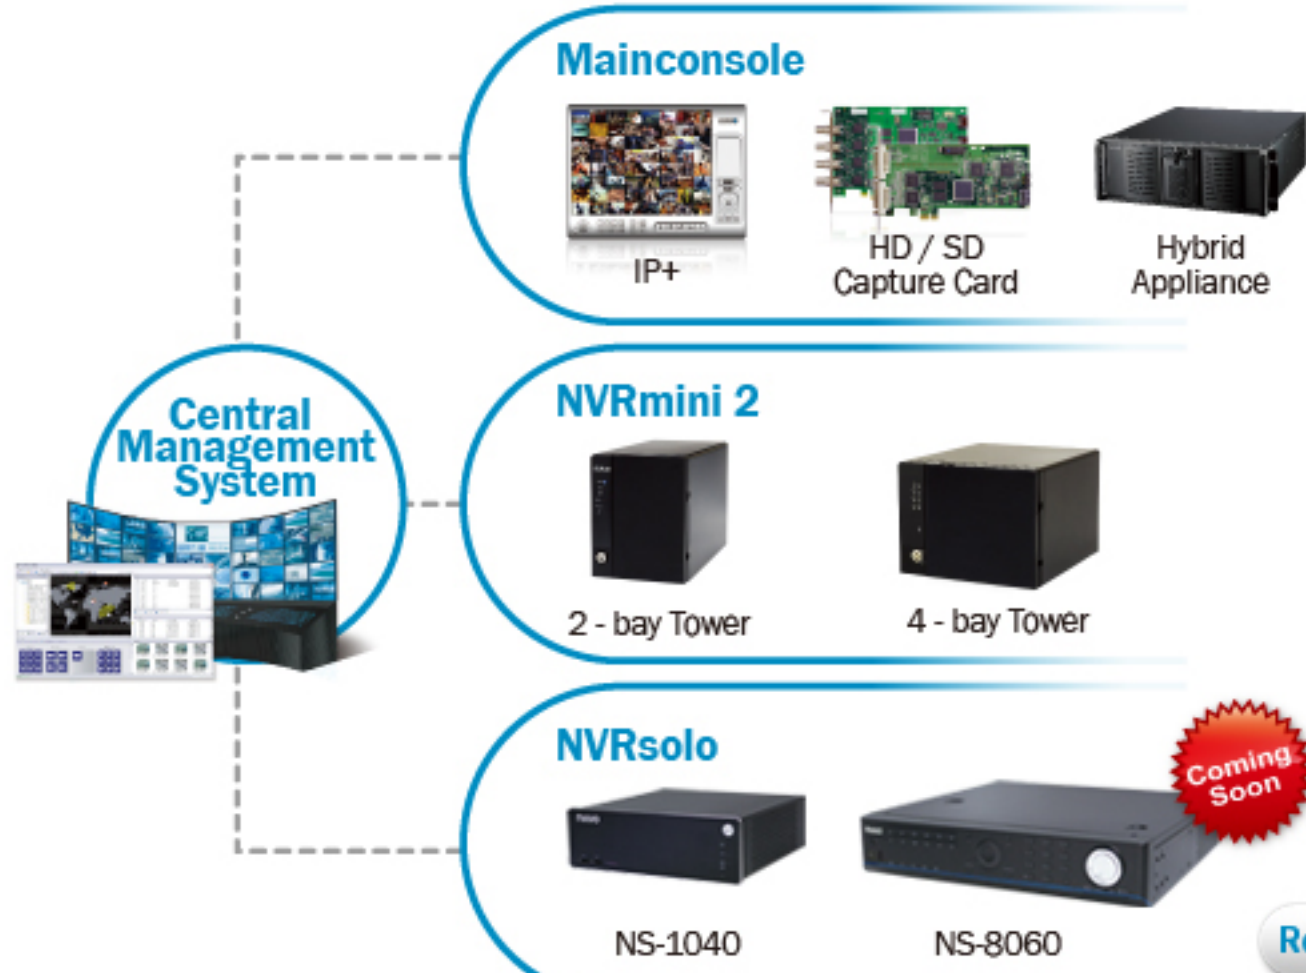

Mainconsole Family