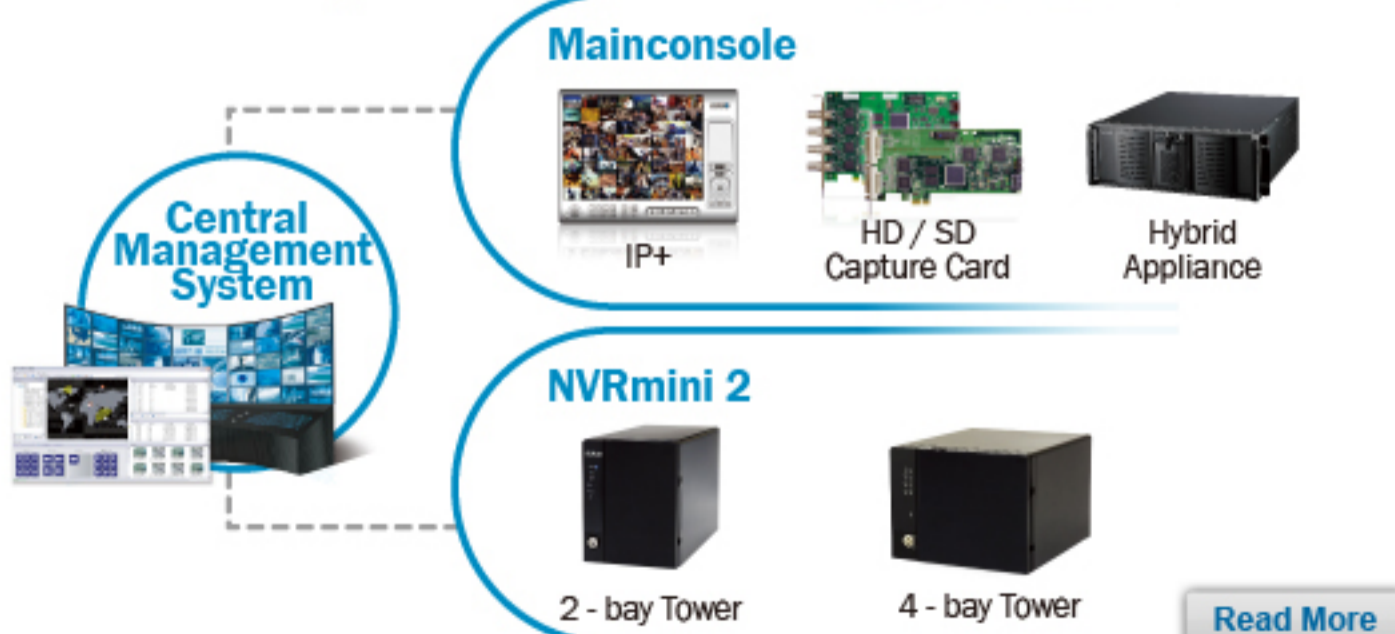

Mainconsole Family

[Read More](#)

Success Stories

Lazarus Motor Company
[Digital Surveillance Solution](#)

South Africa

Lazarus Motor Company is located in Centurion south of Pretoria, easily accessible from the major highways around Gauteng. Situated next to the N1 highway, the company is highly viable due to its modern design, prime location and state of the art building....[Read more](#)

Visit NUUO booth in 2012

ISC WEST 28 ~ 30 March
Las Vegas, USA
Booth No. 6107

mips 2012 24 ~ 27 April
Moscow, Russia
Booth No. F711 (Taiwan Pav.)

IFSEC 14 ~ 17 May
NEC, Birmingham
Booth No. 4 / G70 (Hall4)

security essence 25 ~ 28 Sep.
Essen, Germany

NUUO Education Service General Level

[Get Certificate Now!](#)