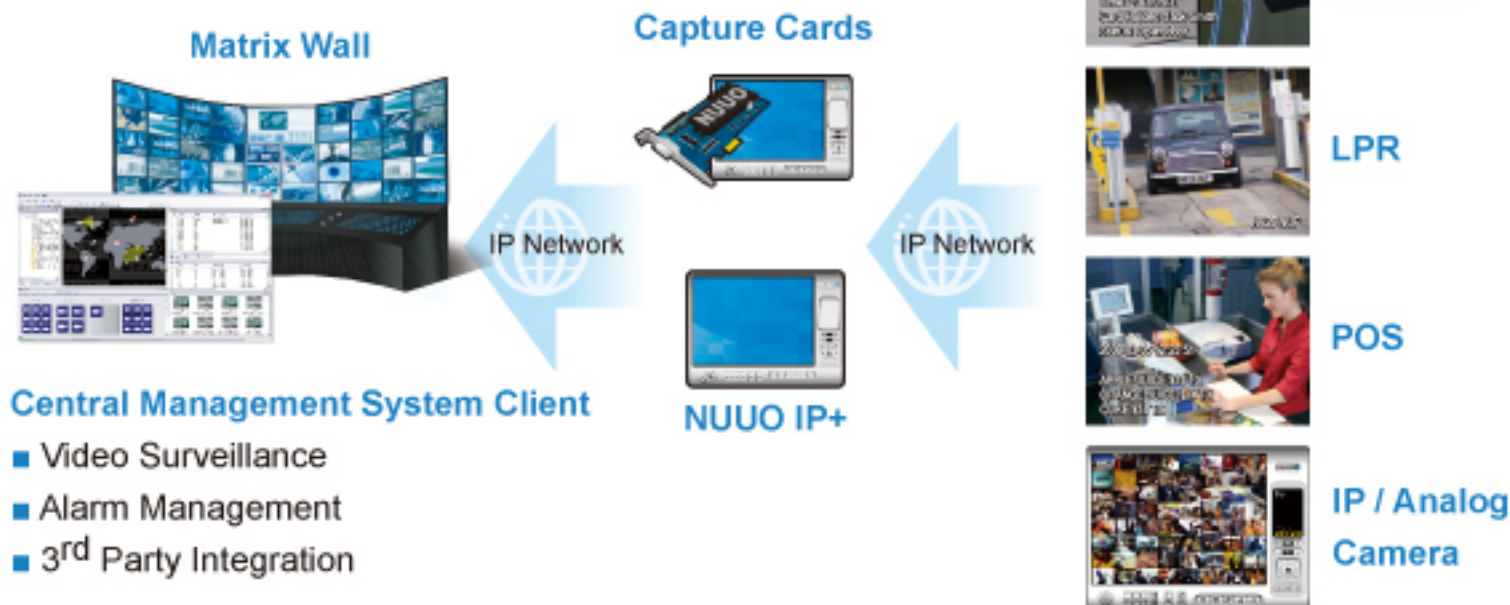

Powerful 3rd Party Integrated Solution – Mainconsole V3.5

What's New

POS / Access Control / LPR Integration

Benefits and Features

- Integrate POS, LPR and access control system in one platform
- Synchronize transaction with video
- Map display with alarm notice
- Alarm notice based on user-defined event
- Smart search in keyword, date or value
- Playback recorded video with all transaction data

Privacy Mask

- Block out sensitive areas from view
- Cover the areas with black boxes in both live view and recorded clips.

[Top](#)

Product

[Top](#)

Success Stories

Retail Industry

Queensbay Mall Puts NUUO Into Its Shopping Bag